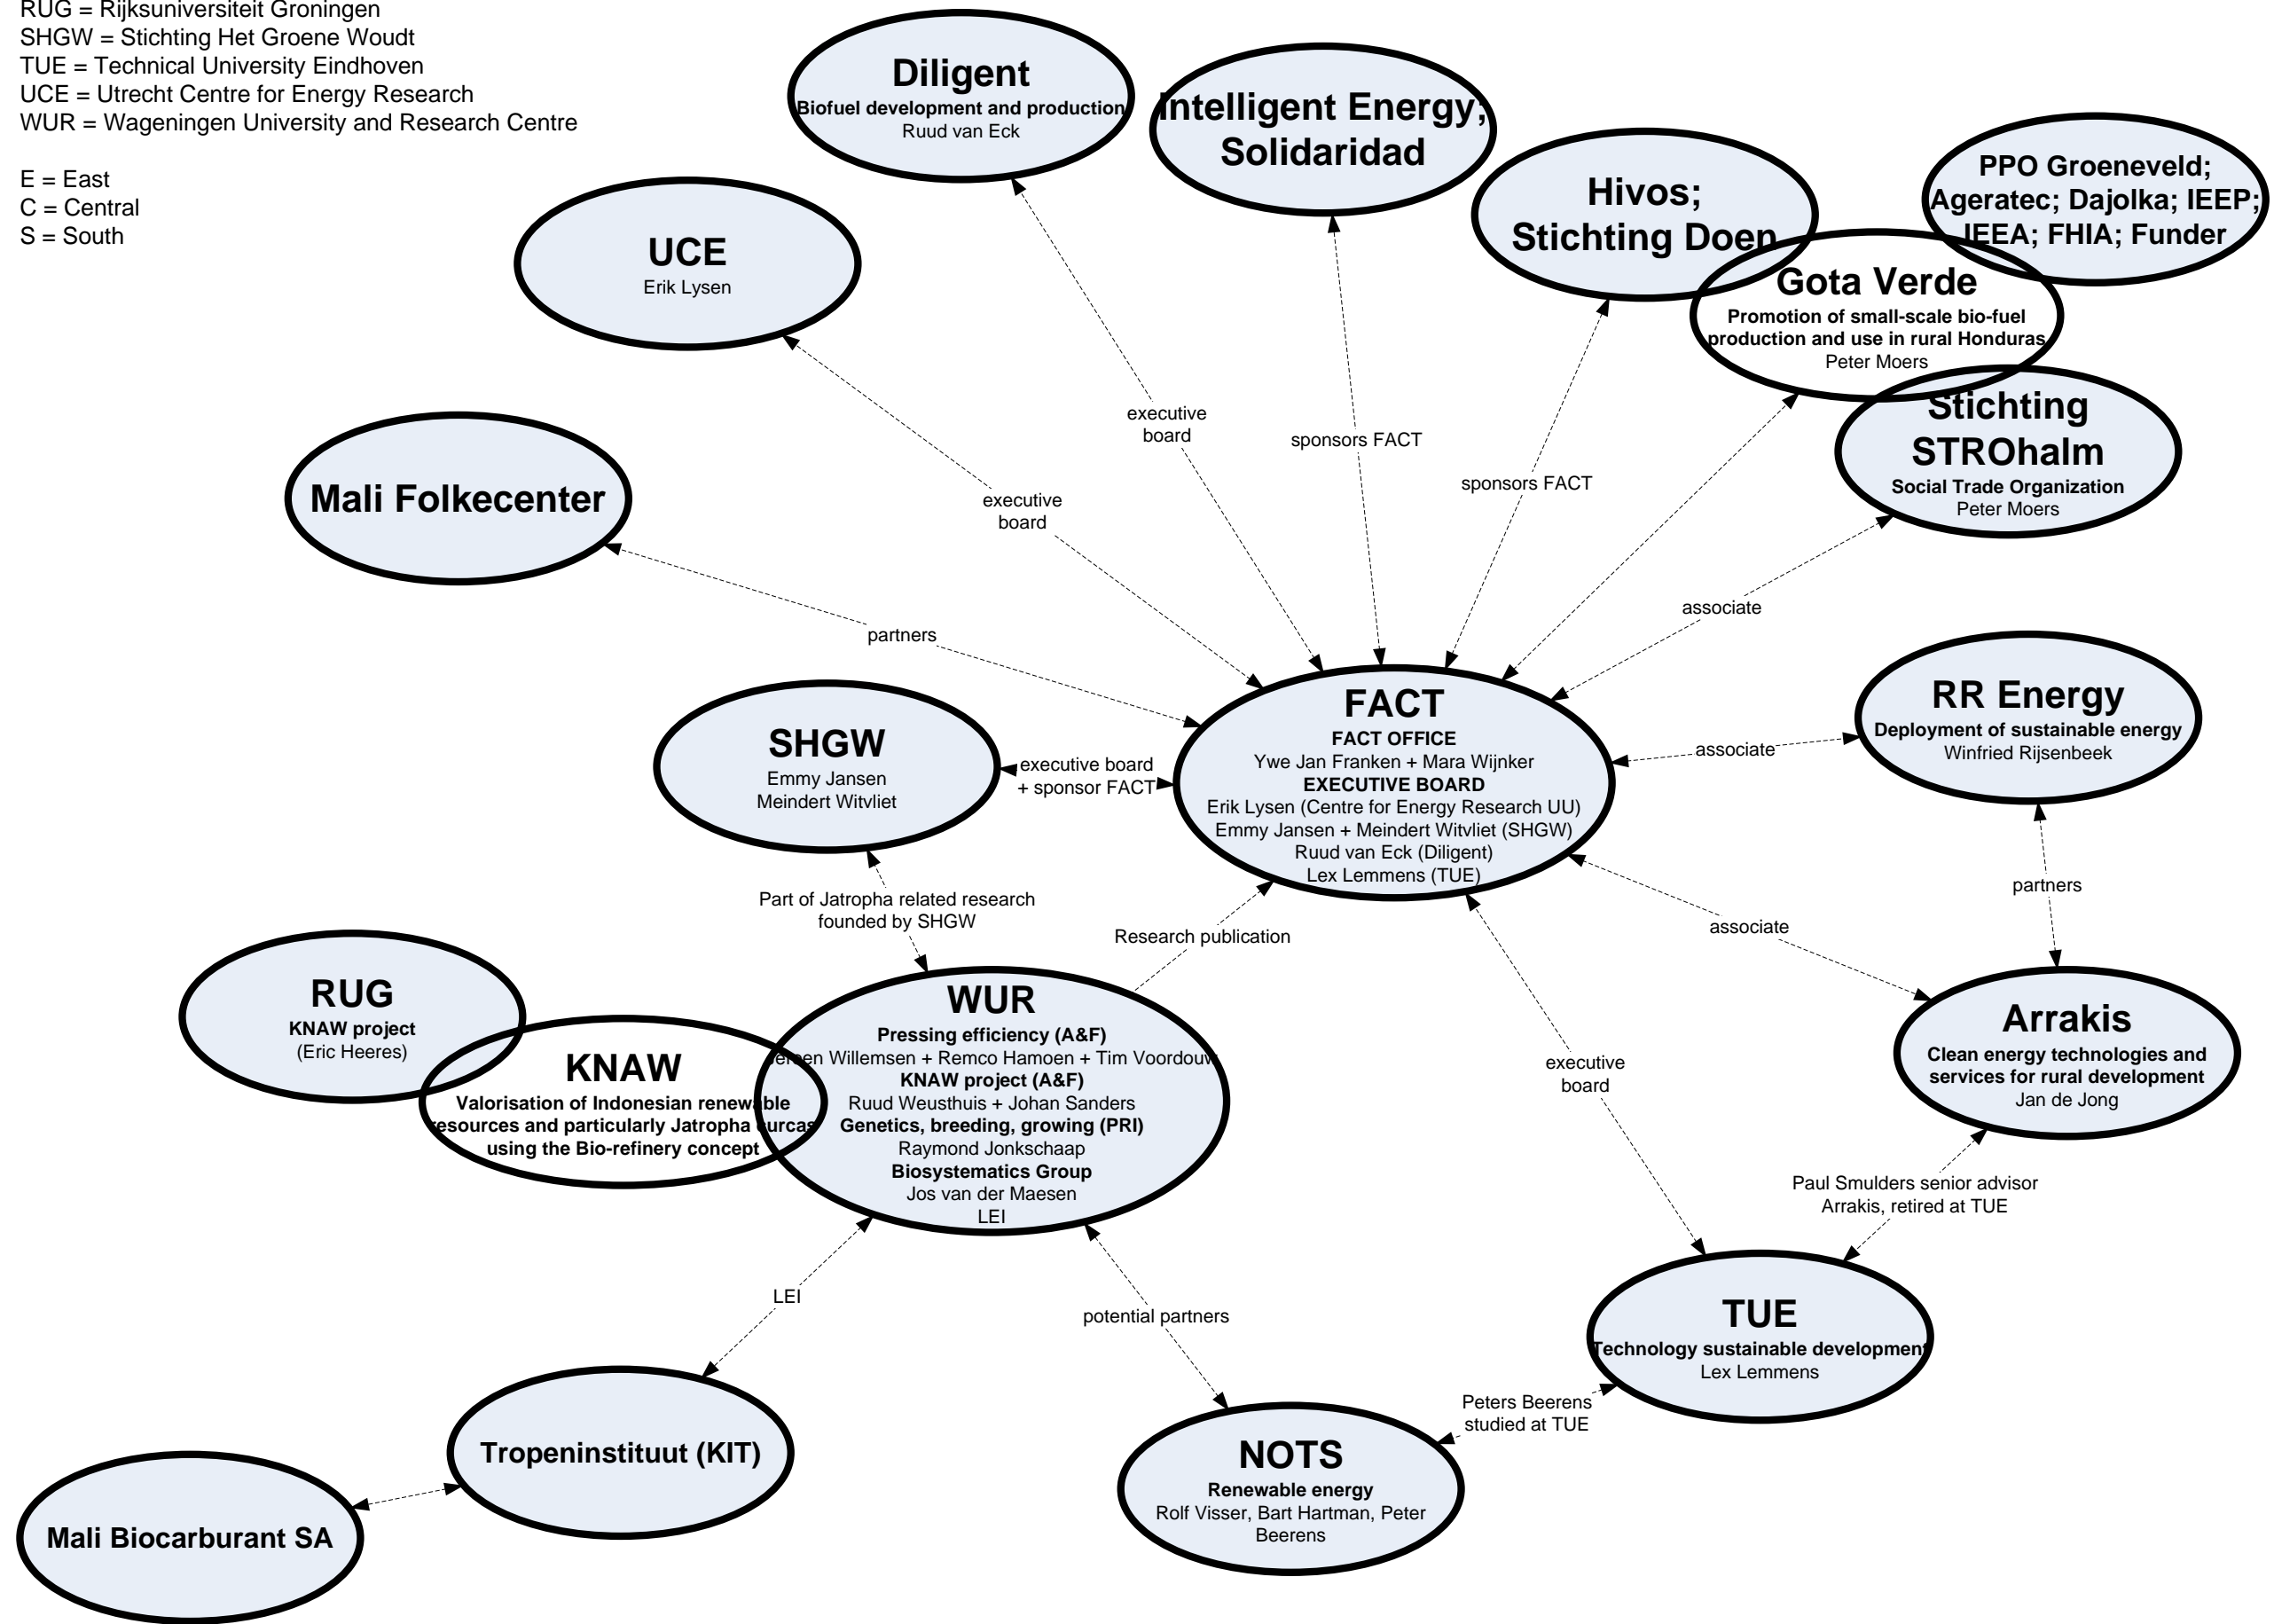

Organization

RUG = Rijksuniversiteit Groningen
 SHGW = Stichting Het Groene Woudt
 TUE = Technical University Eindhoven
 UCE = Utrecht Centre for Energy Research
 WUR = Wageningen University and Research Centre

Projects

E = East
 C = Central
 S = South

Disclaimer:

Although the greatest possible care has been exercised in the construction of this document by Agrotechnology and Food Innovations B.V., the possibility exists that certain information in time is outdated or incomplete. Agrotechnology and Food Innovations B.V. does not guarantee the topicality and completeness of the information contained in this document and is on no account liable for any direct or indirect damage which arises from the use of the information contained on this document.